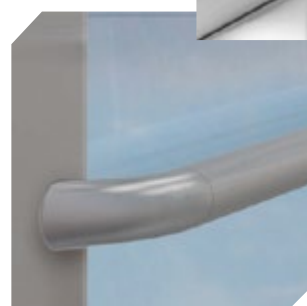

LINEA EXCLUSIVE
EXCLUSIVE COLLECTION

VISION

PARETI
WALLS

Panoramiche senza cornice in X02 acciaio inox scotch-brite
Panoramic without frame st-steel X02 scotch-brite

PROFILI
PROFILES

Acciaio inox X02 scotch-brite
St-steel X02 scotch-brite

CORRIMANO
HANDRAIL

Tondo in acciaio inox satinato C06
Round in satin st-steel C06

TETTO
ROOF

Acciaio inox X02 scotch-brite
St-steel X02 scotch-brite

ILLUMINAZIONE
LIGHTING

Faretti tondi L01 LED 4000k
Round spot L01 LED 4000k